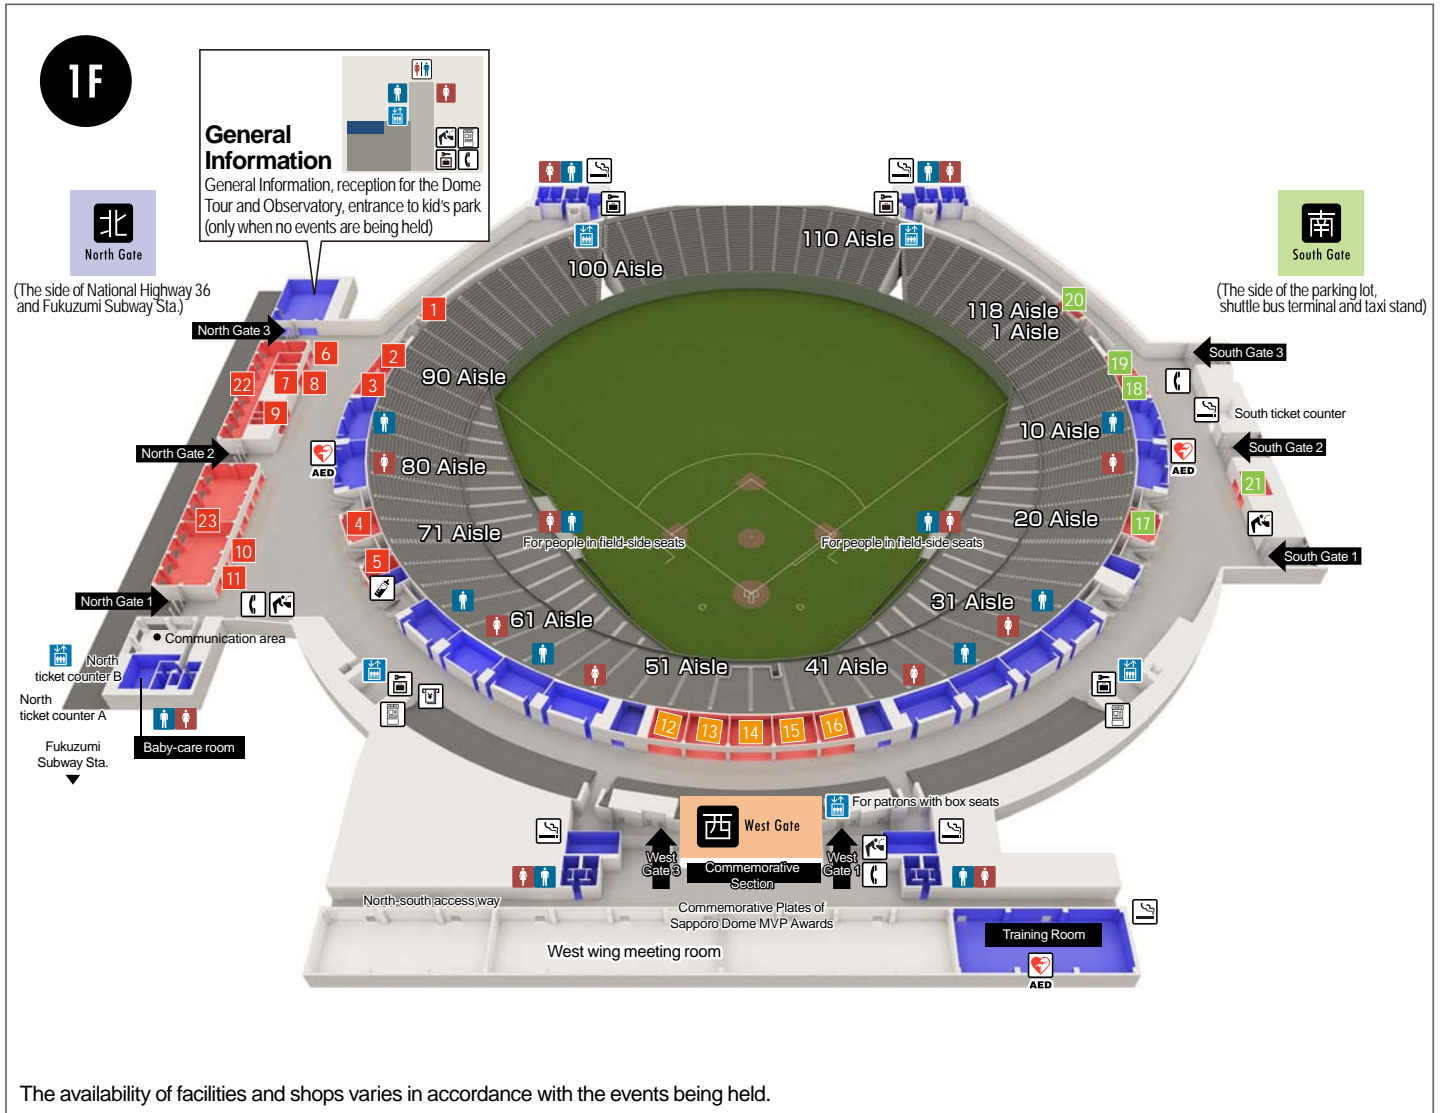

Floor 1 Map (baseball game mode)

Shops on Floor 1			
1 Field Mos	2 Prince Hotel (north side)	3 Ooi Hokkaido	4 Kentucky Fried Chicken (north side)
5 Subway	6 Cafe&Smoothie Lion D'or	7 Ice&Sweets Lion D'or	8 Ramen Gurumen Dome
9 Dome An	10 Fan's Café	11 LUNA Crepe	12 PIZZA-LA EXPRESS
13 Mos Burger (west side)	14 Ginza Lion (west side)	15 Kentucky Fried Chicken (west side)	16 Prince Hotel (west side)
17 Mos Burger (south side)	18 Ginza Lion (south side)	19 Teppansakaba Tetsuichi	20 Kentucky Fried Chicken (south side)
21 Tsukiji Gindaco			

Shops open year-round			
22 SPORTS STADIUM SAPPORO	23 GOODS JAM		

Icons

Restroom
 Elevator
 Drinking fountain
 Smoking room
 Public telephone

Nursing room
 AED
 Bank ATM
 Multi electronic money charge machine
 Coin lockers